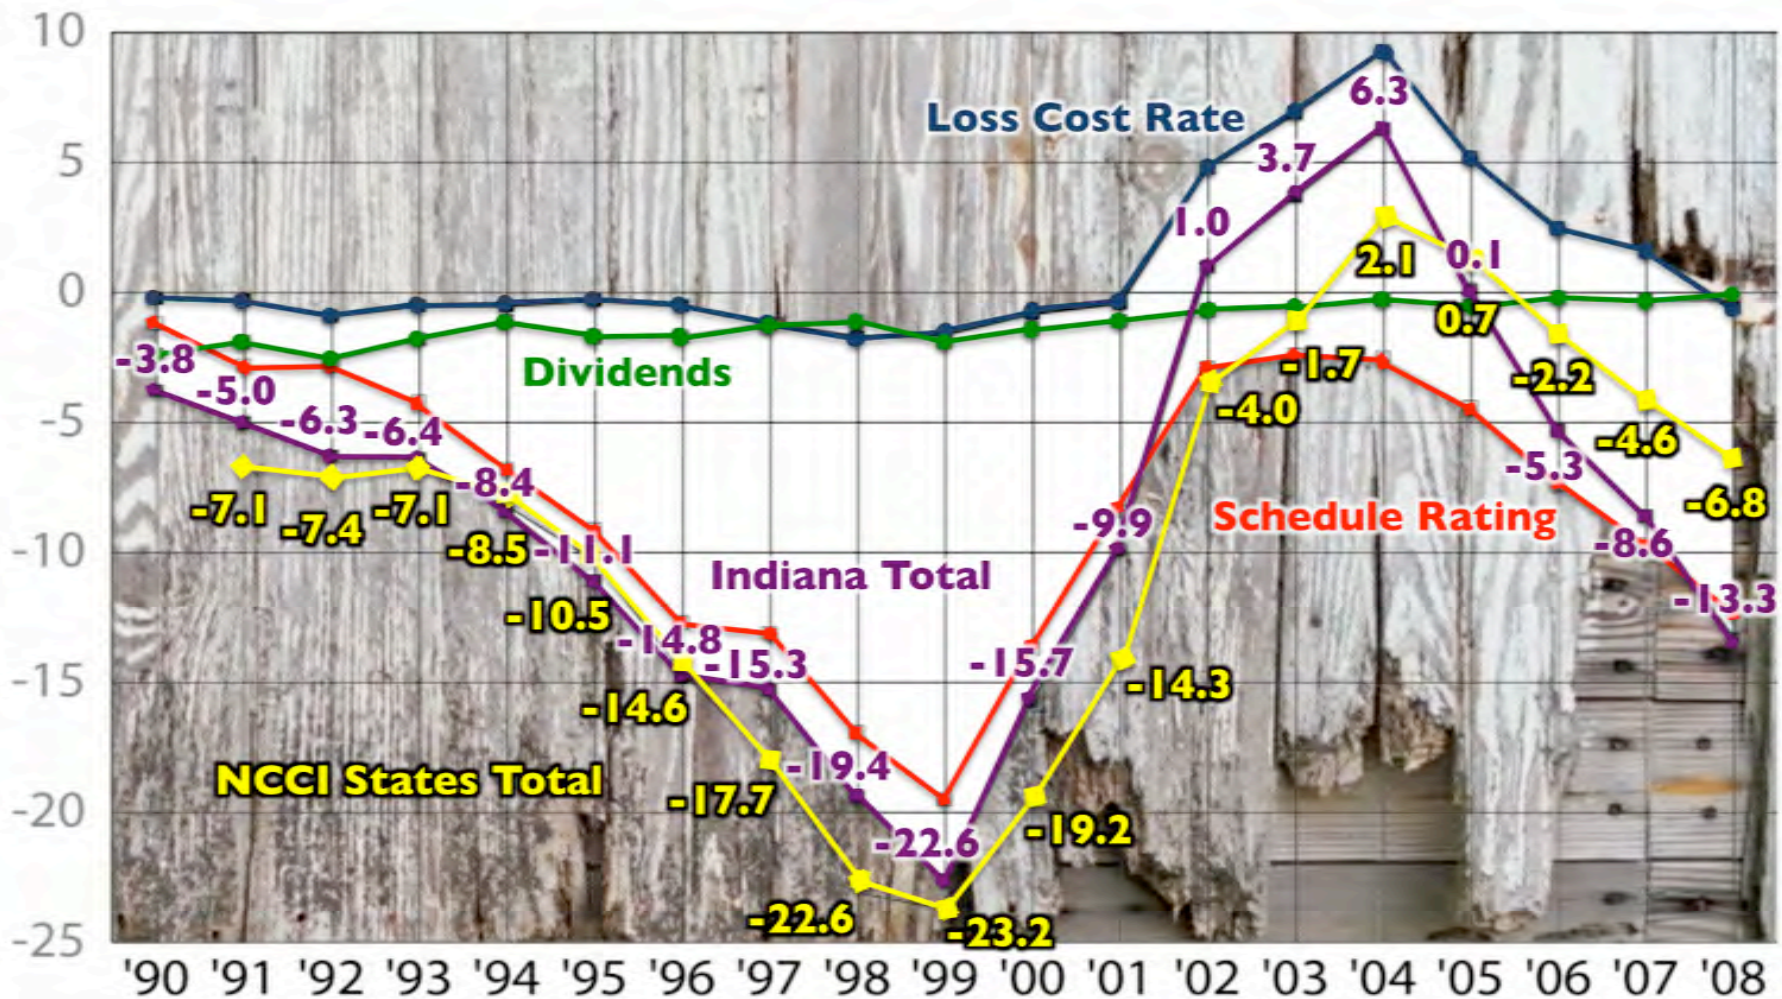

STABILITY

WC RESULTS COMPETITIVE RATING RATE DEPARTURES (Percentages)

Source: Indiana data in NCCI database / NCCI State of the Line, May 2009, p. 28